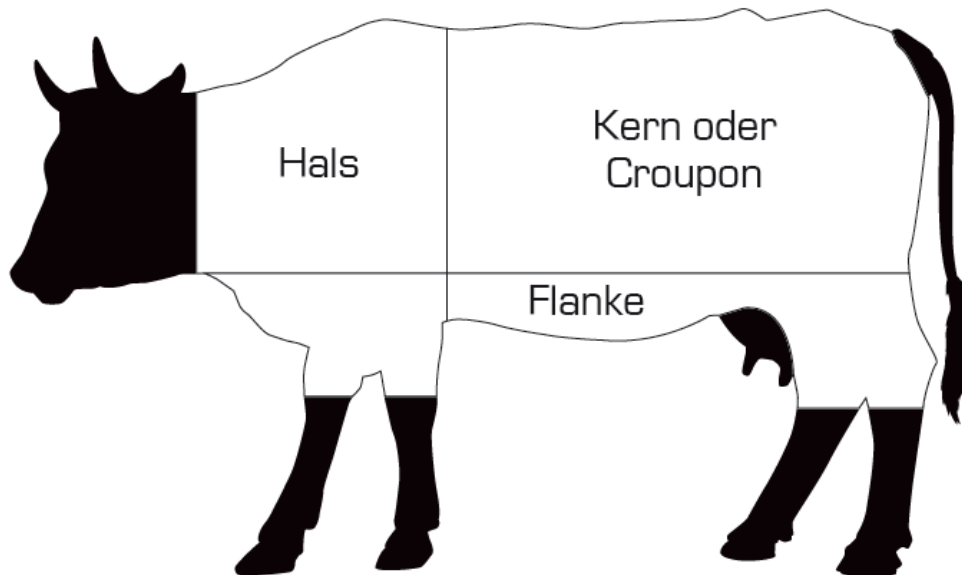

## HILLMANN LEATHER SKIN SIZES

1/2 hide  
90-110 cm wide

Average Cutting Area of a Typical Cowhide with a size of 5.5 m<sup>2</sup>