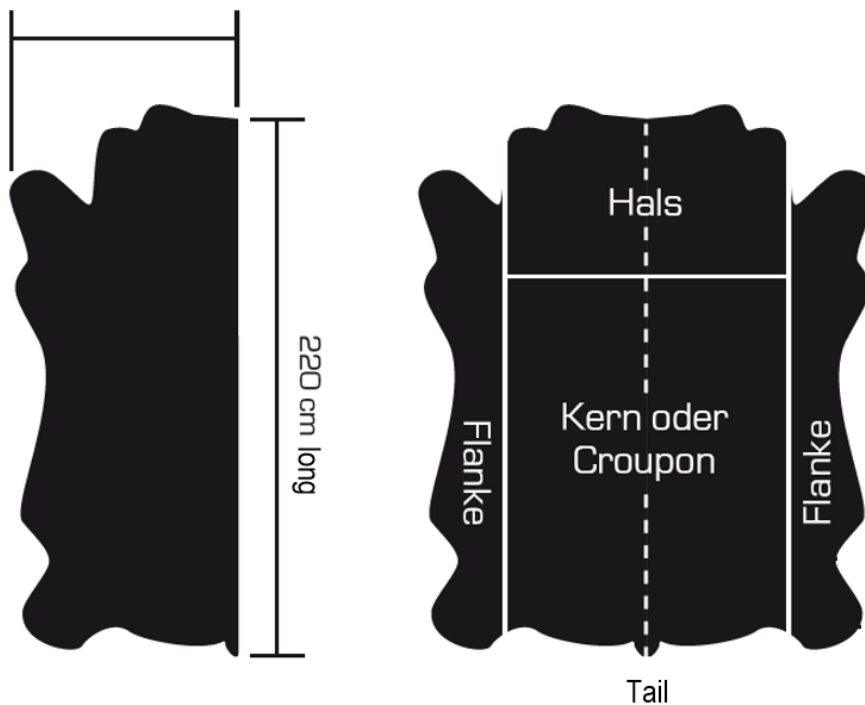

## HILLMANN LEATHER SKIN SIZES

1/2 hide  
90-110 cm wide

Average Cutting Area of a Typical Cowhide with a size of 5.5 m<sup>2</sup>